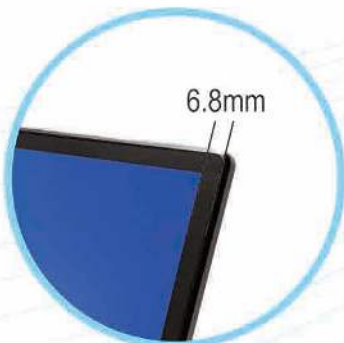

Yocto POS

Ultra-narrow Screen Bezel

42 mm Slim Design

Fanless & Ventless

Easy Access SSD

Get your POS solution now at

1300 888 POS op-tech.com.au

point of sale system · security system · business intelligence

DISPLAY

SIZE / RESOLUTION	15" TFT LCD (LED backlight) / 1024 X 768 pixels
BRIGHTNESS	300 cd/m ²
TOUCH SCREEN PANEL	Projected capacitive touch (multi-touch)

I/O INTERFACE

USB PORT	5 x USB 2.0, 3 x USB 3.2, 1 x USB 3.2 Type-C
SERIAL PORT	3 x RJ48 (DC 5 V / 12 V selectable)
AUDIO PORT	1 x 2 W speaker 1 x line-out
NETWORK PORT	1 x RJ45 10/100/1000 Mbps
CASH DRAWER PORT	1 x RJ12 (24 V)

OPERATING SYSTEM

WINDOWS	10 IoT / 10 Pro
----------------	-----------------

ENVIRONMENT & MECHANICAL SPECIFICATIONS

DIMENSIONS & WEIGHT	333 (W) x 220 (H) x 346 (D) mm 7.0 kg
CHASSIS MATERIAL	Heat-dissipating solid aluminium die-cast casing
VESA PATTERN	100 x 100 mm
TEMPERATURE	Operating: 0°C to 35°C Storage: -20°C to 60°C
HUMIDITY	20% to 80% (non-condensing)
POWER CONSUMPTION	19 V / 4.7 A, external power adapter, 100-240 V, 50/60 Hz

MODEL OPTIONS

INTEGRATED CARD READER	3-track MSR, RFID, 2D scanner
CUSTOMER DISPLAY	9.7" TFT LCD or 2-line VFD
COLOURED UNIT	Black (standard) Silver (special order)

ALL PRODUCT SPECIFICATIONS ARE SUBJECT TO CHANGE WITHOUT NOTICE.